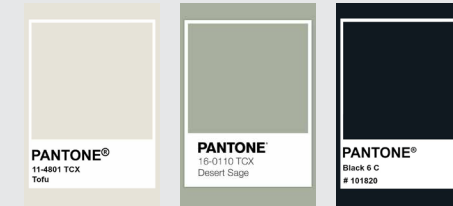

COLORS:

- Colors are year round
- Earthy neutrals

INSERT NOTES:

- Stone photography
- Each BBC # has a different image
- Neutral and clear stones
- Stone in jewelry not necessarily in image
- Item details, plating, stone, 3 words
- Paper Type:
- Ribbed ribbon in dark grey

INSERT NOTES:

- Microfiber bag, two sizes
- Logo in gold foil
- 2 colors for Luna
- 2 colors for Inspired
- 1 color for moon drop
- Comes with card

COLORS:

- Colors are year round
- Soft muted colors to ensure compatibility with most items year round

TYPEFACES:

WHOLESALE

Font: Cutive Mono - edited
 Font: Mr. Eaves Mod OT - Reg

Font: Garamond - Bold
 Font: Calibri

BOX NOTES:

- BB series
- Triple layer box
- Gold foil center layer and logo
- Ivory, Yucca, Onyx (need to update or replace Onyx due to scuffing)

COLORS:

INSERT NOTES:

- Stone photography
- Each BBC # has a different image
- Neutral and clear stones
- Stone in jewelry not necessarily in image
- Paper Type:
- Ribbed ribbon in dark grey
- No information printed on insert (BLANK)
- Kraft sticker: onlinelabels product0100
- Stone + plating on sticker