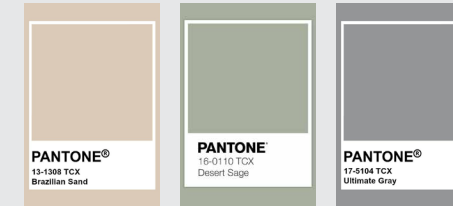

COLORS:

- Colors are year round
- Earthy neutrals

INSERT NOTES:

- Stone photography
- Each BBC # has a different image
- Neutral and clear stones
- Stone in jewelry not necessarily in image
- Item details, plating, stone, 3 words
- Paper Type:
- Ribbed ribbon in dark grey

TYPEFACES:

Mr. Eaves XL Mod OT - Regular
 ABCDEFGHIJKLMNOPQRSTUVWXYZ.,!@#\$%^&*
 abcdefghijklmnopqrstuvwxyz0123456789

RETAIL

Font: Cutive Mono - edited

BOX NOTES:

- Box size to coordinate with size of microfiber bag
- Ordered from same etsy vendor as bags
- Color to match bags
- Logo in gold foil
- Drawer box

INSERT NOTES:

- Microfiber bag, two sizes
- Logo in gold foil
- 2 colors for Luna
- 2 colors for Inspired
- 1 color for moon drop
- Comes with card

COLORS:

- Colors are year round
- Soft muted colors to ensure compatibility with most items year round

COLORS:

INSERT NOTES:

- Stone photography
- Each BBC # has a different image
- Neutral and clear stones
- Stone in jewelry not necessarily in image
- Paper Type:
- Ribbed ribbon in dark grey
- No information printed on insert (BLANK)
- Kraft sticker: onlinelabels product0100
- Stone + plating on sticker