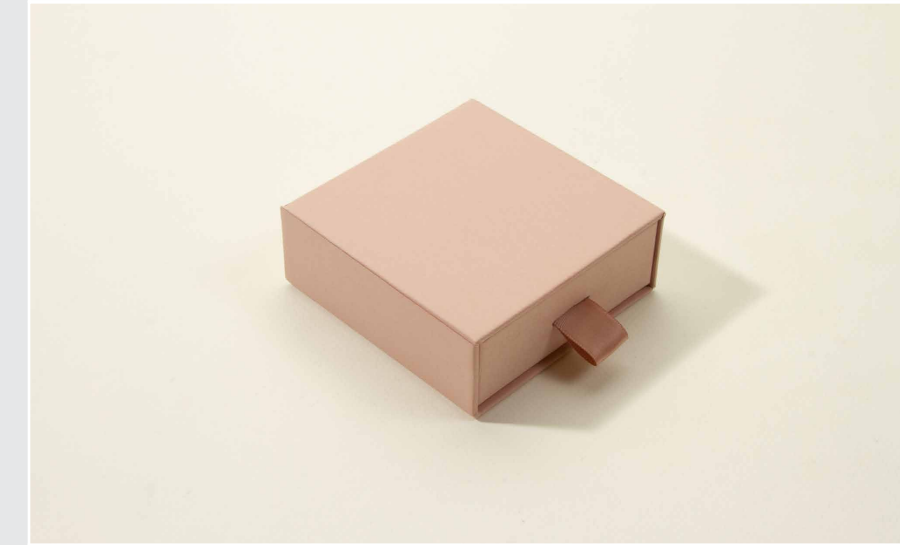

TYPEFACES: